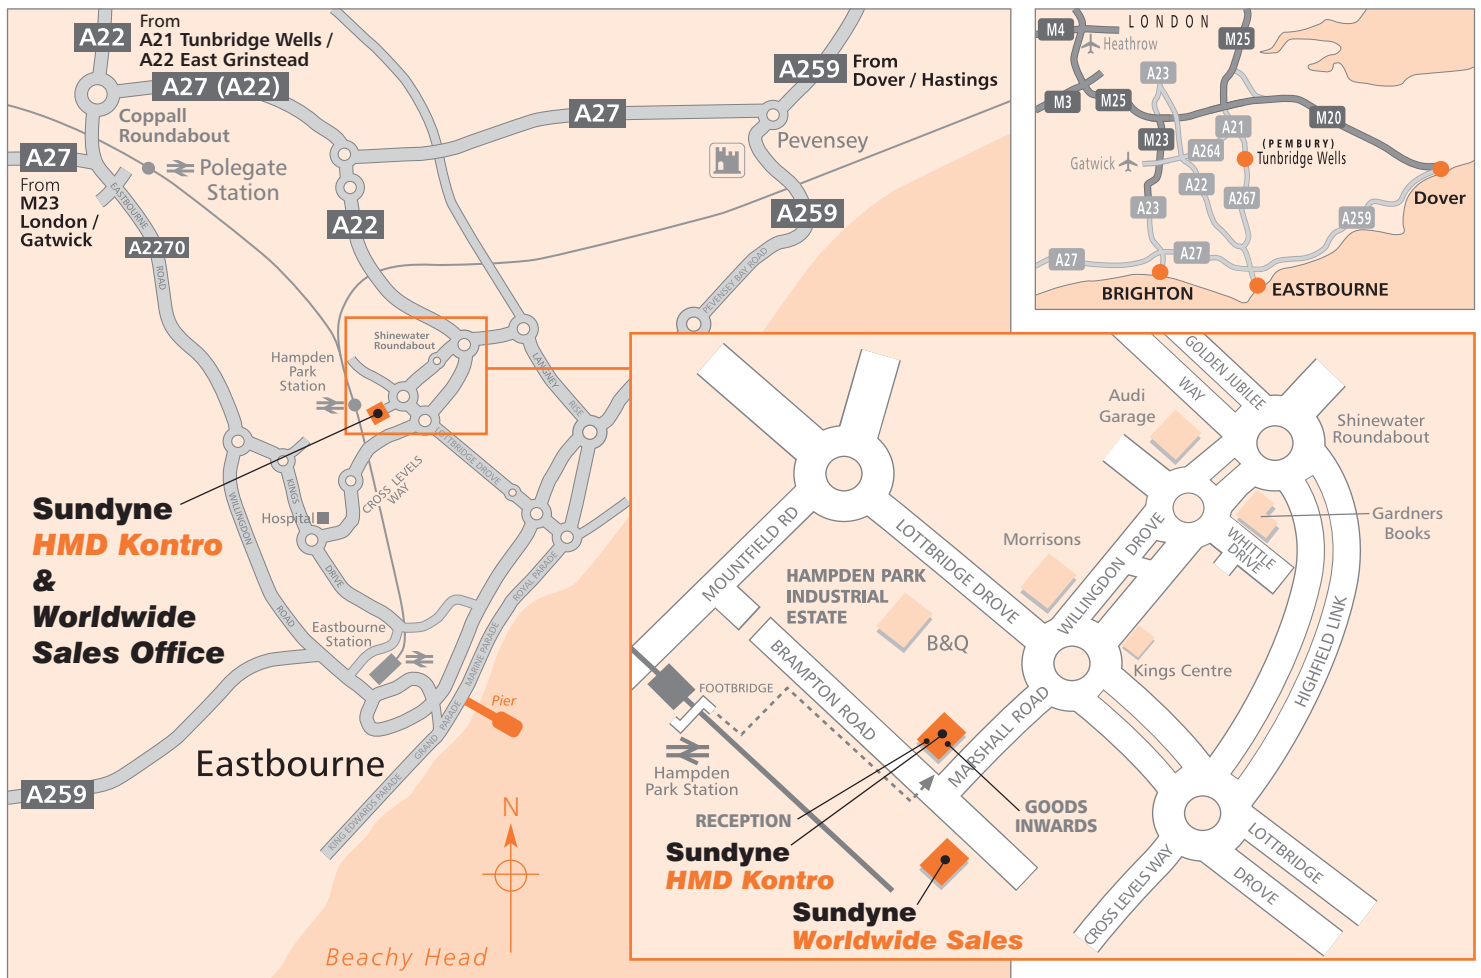

Sundyne **HMD Kontro** Sealless Pumps

How to find us

From M25 anticlockwise

Follow direction Gatwick Airport.
Exit Junction 7, to M23.
Follow M23 / A23 to A27 direction Brighton.
Take A27 eastbound, direction Lewes / Eastbourne.
At junction with A22 at Polegate turn left for Eastbourne.
At Coppall roundabout, turn right and take A22 to Eastbourne.
At next roundabout turn right to Eastbourne.
Straight over next roundabout then see **Local**.

From M25 clockwise

Exit Junction 5, to A21 direction Sevenoaks / Hastings.
Follow A21 to junction with A264 at Pembury near Tunbridge Wells.
Take A264 and follow until you join the A267.
Follow this road south via Cross in Hand and Horam, to junction with A22 at Boship roundabout near Horsebridge. Follow A22 to Eastbourne.
At Coppall roundabout, turn left and take A22 to Eastbourne.
At next roundabout turn right to Eastbourne.
Straight over next roundabout then see **Local**.

Local

Follow A22 to the end of Golden Jubilee Way.
At roundabout take third exit into Willingdon Drive past Gardners (On left).
Go straight across at main Lottbridge Drive roundabout into Marshall Road.
Entrance to Sundyne HMD Kontro is immediately on your right.

To Sundyne HMD Kontro

Turn right at T-junction into Brampton Road.
Entrance to Sundyne HMD Kontro is immediately on your right.

To Sundyne Worldwide Sales

Turn left into Brampton Road.
Entrance to Sundyne Worldwide Sales is on the right.